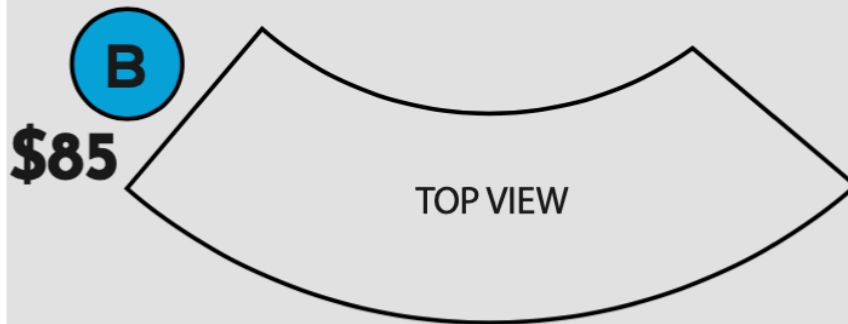

AVENUE BAR Quarter Round

37.375" X 27.5

A **\$285**

37.375" X 102.25