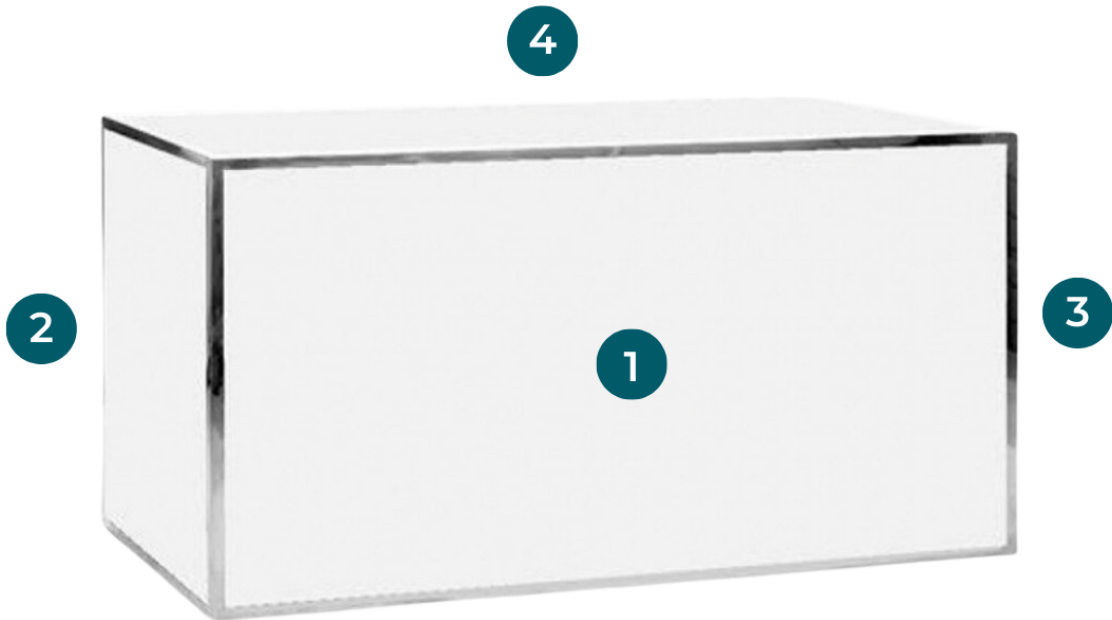

AVENUE BAR 6FT SILVER BRANDING GUIDE

1 FRONT PANEL 70.25" W X 38" T \$210	2 SIDE PANEL 38" W X 27.5" T \$85	3 SIDE PANEL 38" W X 27.5" T \$85	4 TOP PANEL 70.25" W X 28" T \$150
---	--	--	---

THINGS TO KNOW