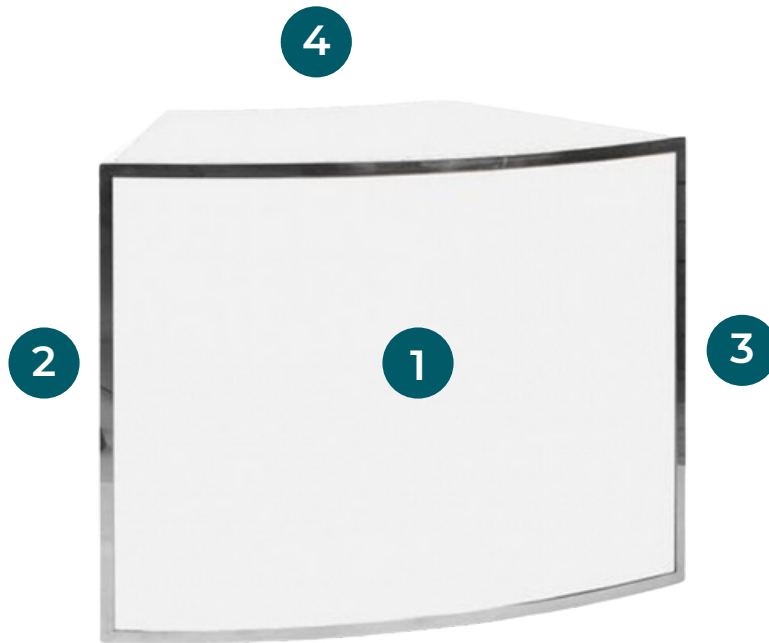

AVENUE BAR 1/8 CURVE SILVER BRANDING GUIDE

1 FRONT PANEL 48.5" W X 38" T \$185	2 SIDE PANEL 38" W X 38" T \$85	3 SIDE PANEL 38" W X 38" T \$85	4 TOP PANEL 47" W X 28" T \$100
--	--	--	--

THINGS TO KNOW

All grayscale and color art should be 300 DPI