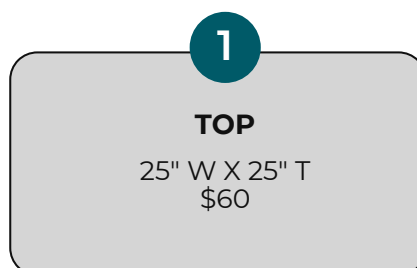

CAPITAL CRUISER TABLE BRANDING GUIDE

THINGS TO KNOW

All grayscale and color art should be 300 DPI

Vector art saved as .EPS (fonts & images embedded or supplied)

We accept: Adobe PDF (fonts embedded) & Illustrator (EPS or AI) files

Web and low resolution images are not suitable

Please note: When sending multiple files they need to be seperated by page.