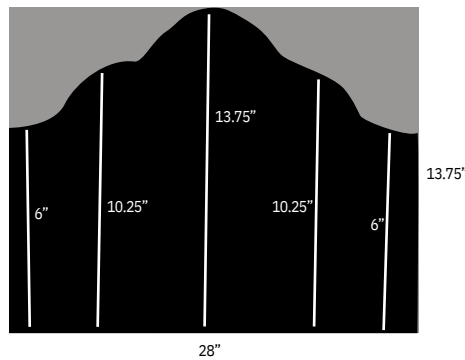

Web and low resolution images are not suitable

Please note: When sending multiple files they need to be seperated by page.

SKEEBALL BRANDING GUIDE

| | |
|---|---------------------------------|
| 1 SIDES X2 \$350 each | 2 TOP \$175 |
|---|---------------------------------|

Web and low resolution images are not suitable

Please note: When sending multiple files they need to be seperated by page.

SKEEBALL PANEL BRANDING MEASUREMENTS

2

THINGS TO KNOW

All grayscale and color art should be 300 DPI