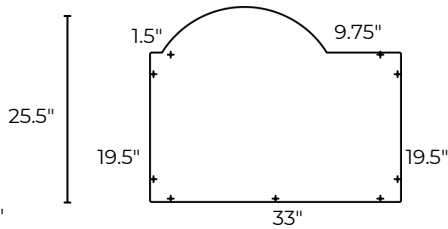

NBA GAMETIME BRANDING GUIDE

1

RIGHT SIDE

2

LEFT SIDE

1

RIGHT SIDE

Measurements above
\$350

2

LEFT SIDE

Measurements above
\$350

THINGS TO KNOW

All grayscale and color art should be 300 DPI

Vector art saved as .EPS (fonts & images embedded or supplied)

We accept: Adobe PDF (fonts embedded) & Illustrator (EPS or AI) files

Web and low resolution images are not suitable

Please note: When sending multiple files they need to be seperated by page.

HALF COURT HOOPS BRANDING GUIDE

1

RIGHT SIDE

2

LEFT SIDE

1

RIGHT SIDE

Measurements above
\$350

2

LEFT SIDE

Measurements above
\$350

THINGS TO KNOW

All grayscale and color art should be 300 DPI

Vector art saved as .EPS (fonts & images embedded or supplied)