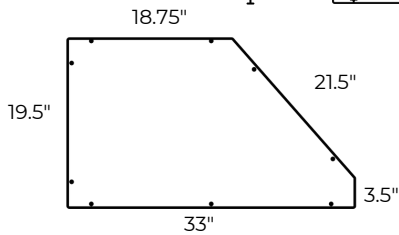

NBA GAMETIME BRANDING GUIDE

1

RIGHT SIDE

2

LEFT SIDE

1

RIGHT SIDE

Measurements above
\$350

2

LEFT SIDE

Measurements above
\$350

THINGS TO KNOW

All grayscale and color art should be 300 DPI

Vector art saved as .EPS (fonts & images embedded or supplied)

We accept: Adobe PDF (fonts embedded) & Illustrator (EPS or AI) files

Web and low resolution images are not suitable

Please note: When sending multiple files they need to be seperated by page.

HALF COURT HOOPS BRANDING GUIDE

1

RIGHT SIDE

2

LEFT SIDE

1

RIGHT SIDE

Measurements above
\$350

2

LEFT SIDE

Measurements above
\$350

THINGS TO KNOW

All grayscale and color art should be 300 DPI

Vector art saved as .EPS (fonts & images embedded or supplied)