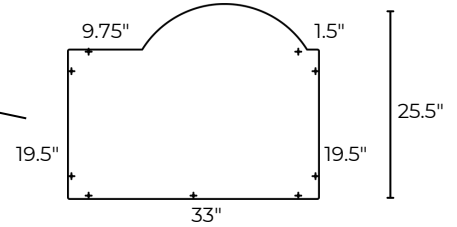

NBA GAMETIME BRANDING GUIDE

1

RIGHT SIDE

2

LEFT SIDE

1

RIGHT SIDE

Measurements above
\$350

2

LEFT SIDE

Measurements above
\$350

THINGS TO KNOW

All grayscale and color art should be 300 DPI

Vector art saved as .EPS (fonts & images embedded or supplied)

We accept: Adobe PDF (fonts embedded) & Illustrator (EPS or AI) files

Web and low resolution images are not suitable

Please note: When sending multiple files they need to be seperated by page.

HALF COURT HOOPS BRANDING GUIDE

1

RIGHT SIDE

2

LEFT SIDE

1

RIGHT SIDE

Measurements above
\$350

2

LEFT SIDE

Measurements above
\$350

THINGS TO KNOW

All grayscale and color art should be 300 DPI

Vector art saved as .EPS (fonts & images embedded or supplied)