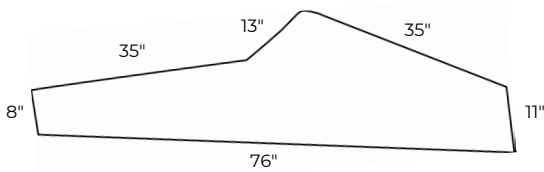

Web and low resolution images are not suitable

Please note: When sending multiple files they need to be seperated by page.

WOOD CORBHOLE SET BRANDING GUIDE

BOARDS X2
24" W X 48" T
\$200

THINGS TO KNOW

All grayscale and color art should be 300 DPI

NBA GAMETIME BRANDING GUIDE

1

RIGHT SIDE

2

LEFT SIDE

1

RIGHT SIDE

Measurements above
\$350