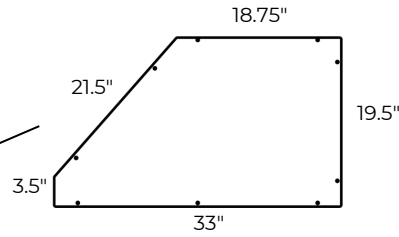

NBA GAMETIME BRANDING GUIDE

1

RIGHT SIDE

2

LEFT SIDE

1

RIGHT SIDE

Measurements above
\$350

2

LEFT SIDE

Measurements above
\$350

THINGS TO KNOW

All grayscale and color art should be 300 DPI

Vector art saved as .EPS (fonts & images embedded or supplied)

We accept: Adobe PDF (fonts embedded) & Illustrator (EPS or AI) files

Web and low resolution images are not suitable

Please note: When sending multiple files they need to be seperated by page.

HALF COURT HOOPS BRANDING GUIDE

1

RIGHT SIDE

2

LEFT SIDE

1

RIGHT SIDE

Measurements above
\$350

2

LEFT SIDE

Measurements above
\$350

THINGS TO KNOW

All grayscale and color art should be 300 DPI

Vector art saved as .EPS (fonts & images embedded or supplied)