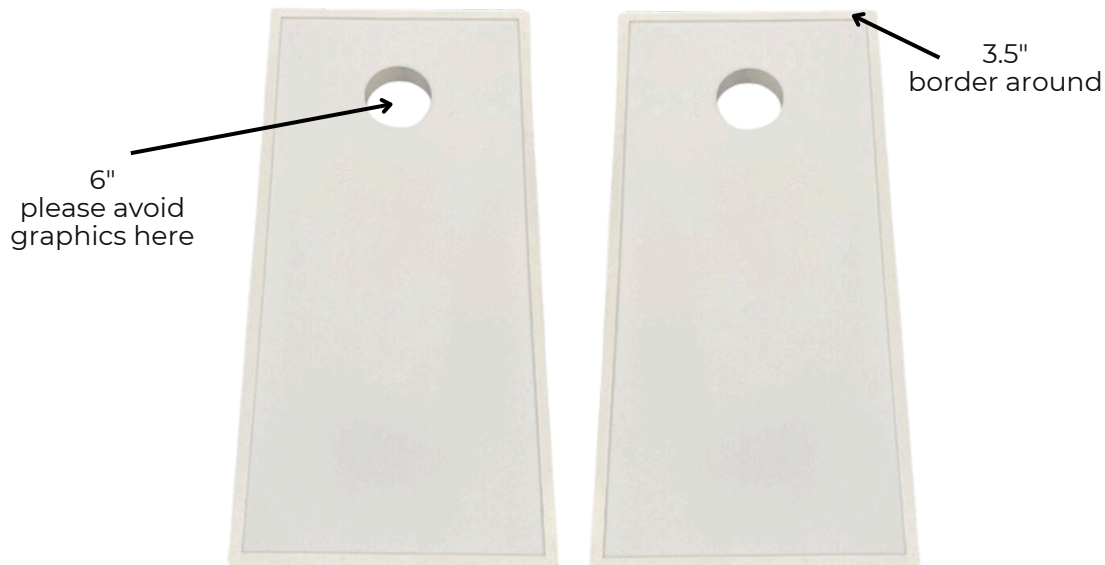

Web and low resolution images are not suitable

Please note: When sending multiple files they need to be seperated by page.

SKEEBALL PANEL BRANDING MEASUREMENTS

2

THINGS TO KNOW

All grayscale and color art should be 300 DPI

LED CORNHOLE BRANDING GUIDE

BOARD X2
2' W X 4' T
\$250

THINGS TO KNOW

All grayscale and color art should be 300 DPI

Vector art saved as .EPS (fonts & images embedded or supplied)

We accept: Adobe PDF (fonts embedded) & Illustrator (EPS or AI) files