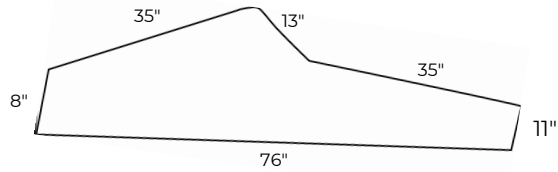

Web and low resolution images are not suitable

Please note: When sending multiple files they need to be seperated by page.

WOOD CORBHOLE SET BRANDING GUIDE

BOARDS X2
24" W X 48" T
\$200

THINGS TO KNOW

All grayscale and color art should be 300 DPI

NBA GAMETIME BRANDING GUIDE

1

RIGHT SIDE

2

LEFT SIDE

1

RIGHT SIDE

Measurements above
\$350