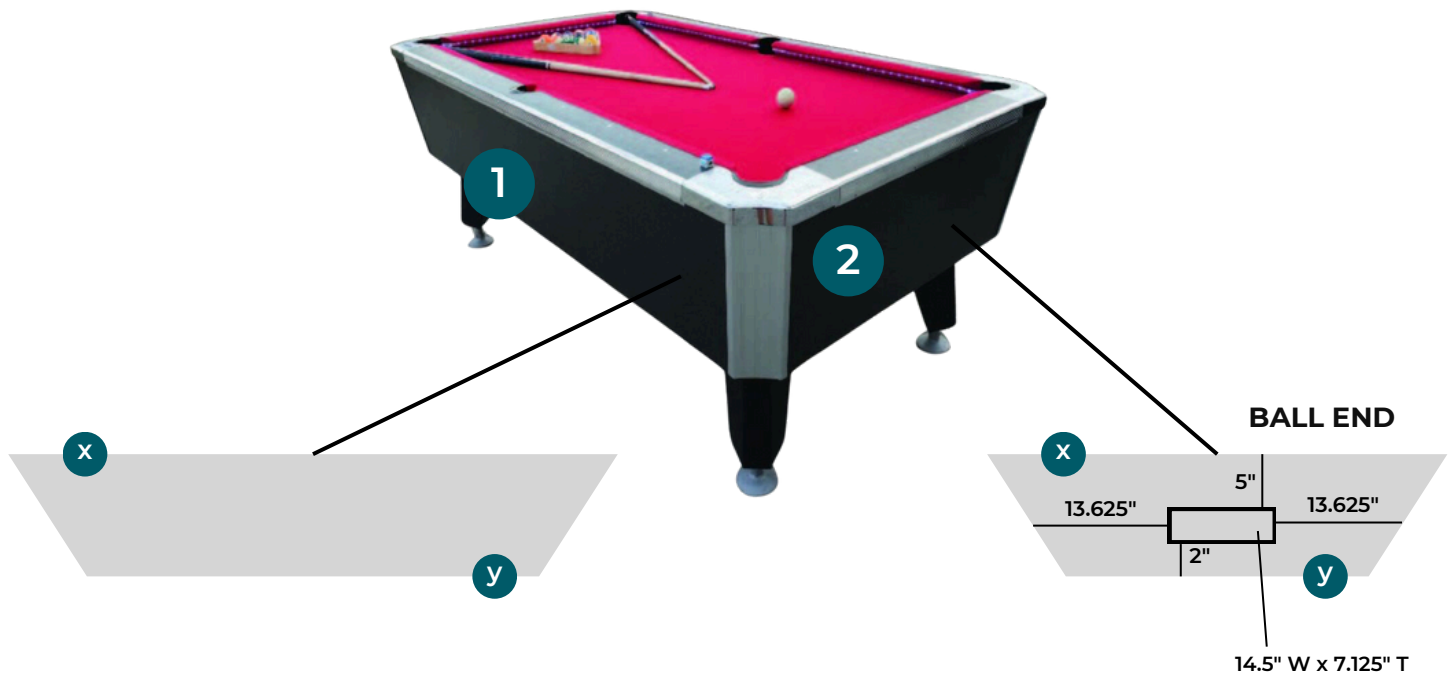

Please note: When sending multiple files they need to be seperated by page.

POOL TABLE BRANDING GUIDE

1

SIDE PANELS X2

X: 83.25" W X 15.125" T
Y: 79.875" W X 15.125" T

2

END PANELS X2

X: 43" W X 15.125" T
Y: 40.25" W X 15.125" T